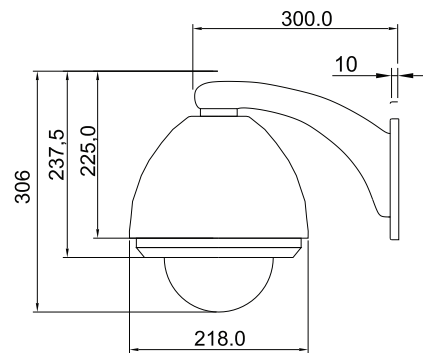

HOUSING OPTIONS

Outdoors / Indoors

\* Units: mm

In-ceiling Mount

• BRACKETS

QT - 110 PE

Pendant Mount Bracket

QT - 110 C

Corner Mount Bracket

(Must be used with QT-110W)

QT - 110 P

**Pole Mount Bracket**  
(Must be used with QT-110W)

• BRACKETS

QT - 110W

**Wall Mount Bracket - Long**

\* Units: mm