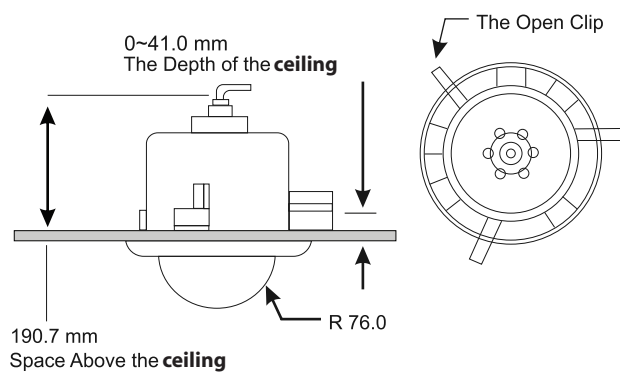

HOUSING OPTIONS

Outdoors / Indoors

\* Units: mm

In-ceiling Mount

• BRACKETS

QT - 110 PE

Pendant Mount Bracket

QT - 110 C