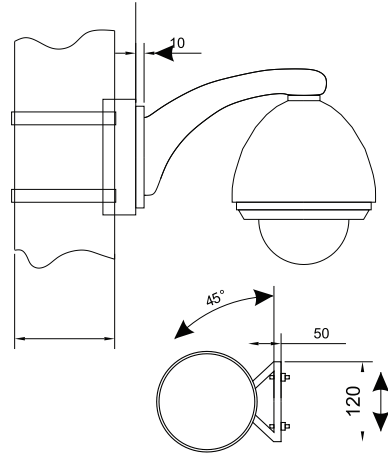

Corner Mount Bracket

(Must be used with QT-110W)

QT - 110 P

**Pole Mount Bracket**  
(Must be used with QT-110W)

• BRACKETS

QT - 110W

**Wall Mount Bracket - Long**

\* Units: mm