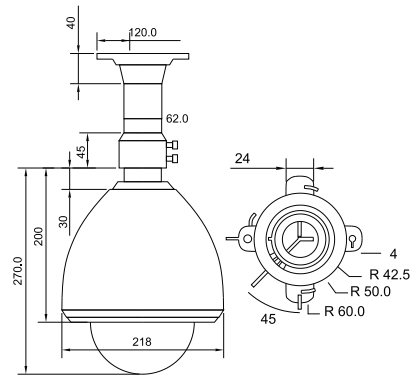

HOUSING OPTIONS

Outdoors / Indoors

\* Units: mm

In-ceiling Mount

• BRACKETS

QT - 110 PE

Pendant Mount Bracket

QT - 110 C

Corner Mount Bracket

(Must be used with QT-110W)

QT - 110 P

**Pole Mount Bracket**  
(Must be used with QT-110W)

• BRACKETS

QT - 110W

**Wall Mount Bracket - Long**

\* Units: mm