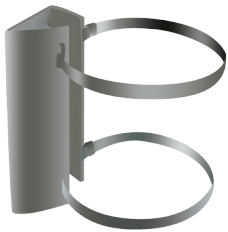

QT - 110 P

Pole Mount Bracket
(Must be used with QT-110W)