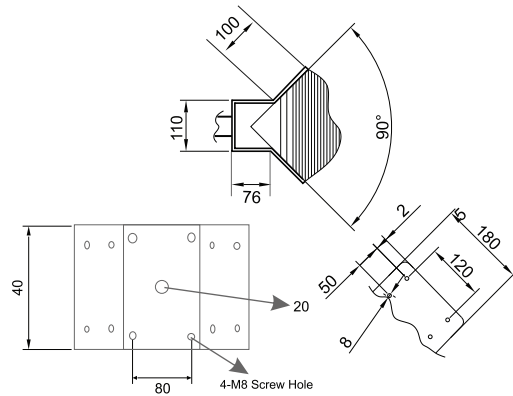

HOUSING OPTIONS

Outdoors / Indoors

\* Units: mm

In-ceiling Mount

• BRACKETS

QT - 110 PE

Pendant Mount Bracket

QT - 110 C

Corner Mount Bracket

(Must be used with QT-110W)

QT - 110 P

**Pole Mount Bracket**  
(Must be used with QT-110W)

• BRACKETS

QT - 110W

**Wall Mount Bracket - Long**

\* Units: mm