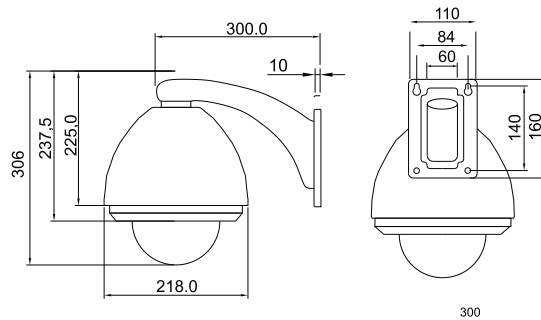

HOUSING OPTIONS

Outdoors / Indoors

\* Units: mm

In-ceiling Mount

• BRACKETS

QT - 110 PE

Pendant Mount Bracket

QT - 110 C

Corner Mount Bracket

(Must be used with QT-110W)

QT - 110 P

**Pole Mount Bracket**  
(Must be used with QT-110W)

• BRACKETS

QT - 110W

**Wall Mount Bracket - Long**

\* Units: mm