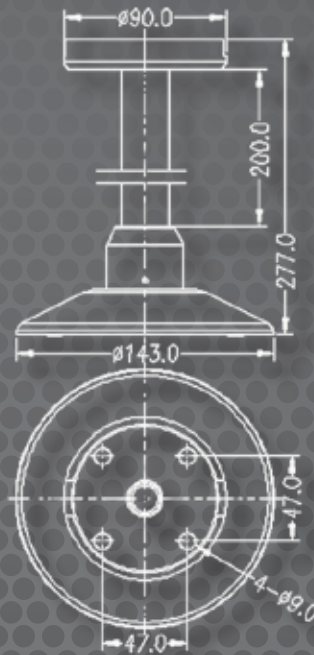

QT-690C /VR/VP/HR MiniDome

Incredible and useful capabilities like Vandal Proof, Varifocal Lens and High Resolution.

Get over your image details and features, under unstable or variable lighting conditions, even in zooming events.

ACCESORIES QT-690c

WALL MOUNT ACCESSORIES QT-200-WB

PENDANT MOUNT ACCESSORIES QT-200-PEB

TECHNICAL SPECIFICATIONS

• Image Sensor	1/3" Sony Super HAD CCD
• Signal System	PAL/NTSC
• Resolution	520TVL
• Effective Pixels	PAL:752(H)×582(V) NTSC:768(H)×494(V)
• Video Output	1.0Vp~p75Ω
• S/N Ratio	More than 48dB (AGC OFF)
• Sensivity	0.8Lux/F1.2
• BLC	Built In
• Sensing Area	4.9mmx3.7mm
• Lens	4~9mm F:1.6 Auto Iris
• Vandal Proof	IP66
• Electronic Shutter	1/50(1/60)~1/100,000sec
• White Balance	Auto Tracking White Balance
• Power Requirement	DC12V/AC24V
• Power Consumption	200mA
• Housing	Vandal-Proof Design
• Dimensions	150mmx134.5mm
• Warranty	36 Months