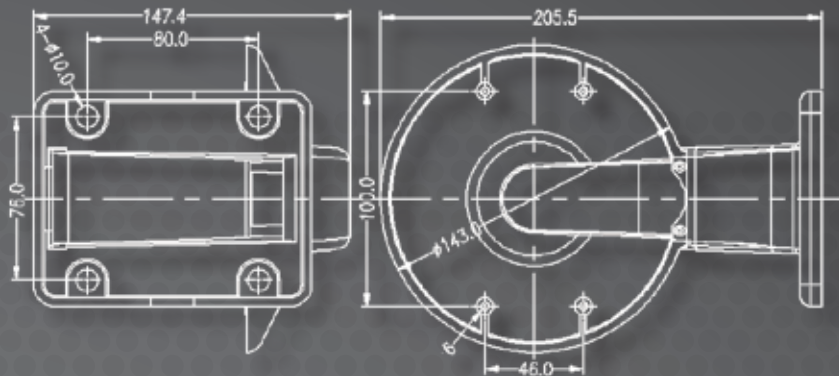

ACCESORIES QT-690c

WALL MOUNT ACCESSORIES QT-200-WB

PENDANT MOUNT ACCESSORIES QT-200-PEB

TECHNICAL SPECIFICATIONS

• Image Sensor	1/3" Sony Super HAD CCD
• Signal System	PAL/NTSC
• Resolution	520TVL
• Effective Pixels	PAL:752(H)×582(V) NTSC:768(H)×494(V)
• Video Output	1.0Vp~p75Ω
• S/N Ratio	More than 48dB (AGC OFF)
• Sensivity	0.8Lux/F1.2
• BLC	Built In
• Sensing Area	4.9mmx3.7mm
• Lens	4~9mm F:1.6 Auto Iris
• Vandal Proof	IP66
• Electronic Shutter	1/50(1/60)~1/100,000sec
• White Balance	Auto Tracking White Balance
• Power Requirement	DC12V/AC24V
• Power Consumption	200mA
• Housing	Vandal-Proof Design
• Dimensions	150mmx134.5mm
• Warranty	36 Months