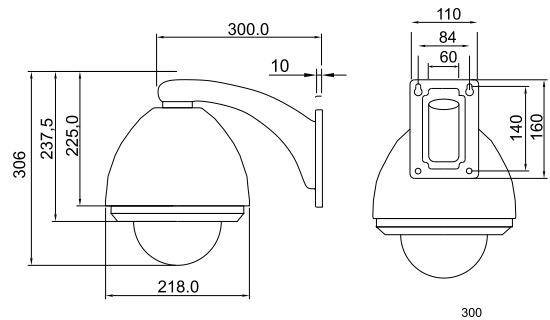

## Technical Specifications

### QT - 110 P

**Pole Mount Bracket**  
(Must be used with QT-110W)

### QT - 110W

**Wall Mount Bracket - Long**

\* Units: mm