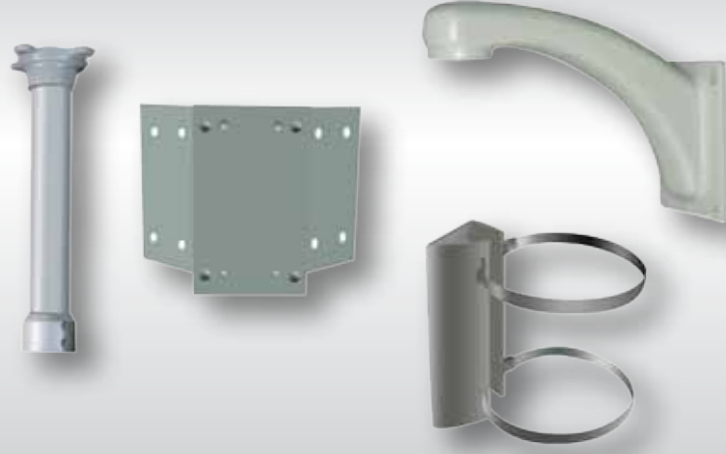

# Speed Dome Accessories

Quaddrix offers a variety of brackets and housings intended for indoors, outdoors and in-ceiling installations. All accessories are built out of aluminum alloy making them perfect for any weather condition

### QT - 110 C

Corner Mount Bracket

(Must be used with QT-110W)