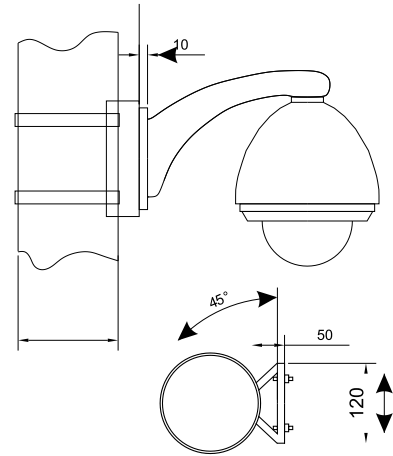

Speed Dome Accessories

Quaddrix offers a variety of brackets and housings intended for indoors, outdoors and in-ceiling installations. All accessories are built out of aluminum alloy making them perfect for any weather condition

Technical Specifications

QT - 110 P

Pole Mount Bracket
(Must be used with QT-110W)

QT - 110W

Wall Mount Bracket - Long

* Units: mm