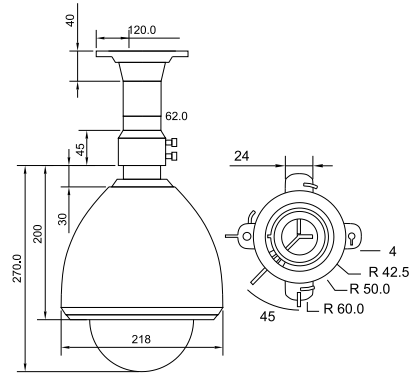

## Technical Specifications

### QT - 110 C

Corner Mount Bracket

(Must be used with QT-110W)