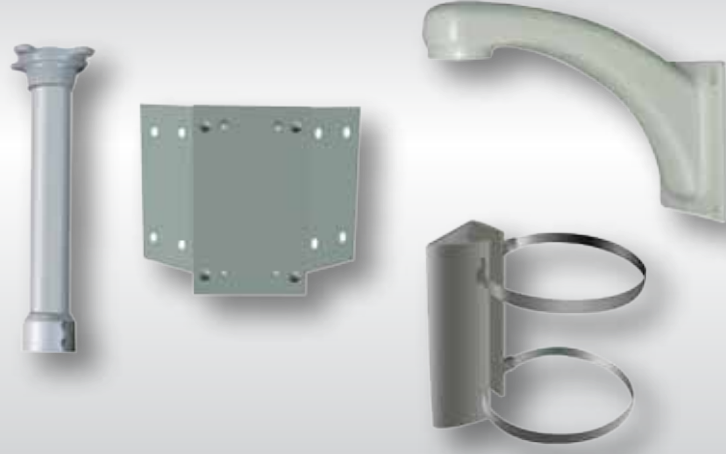

# Speed Dome Accessories

Quaddrix offers a variety of brackets and housings intended for indoors, outdoors and in-ceiling installations. All accessories are built out of aluminum alloy making them perfect for any weather condition

### BRACKETS QT - 110 PE

Pendant Mount Bracket

### QT - 110 C

Corner Mount Bracket

(Must be used with QT-110W)