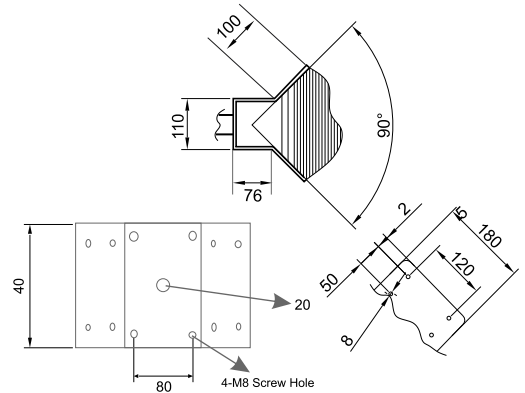

### QT - 110 C

Corner Mount Bracket

(Must be used with QT-110W)