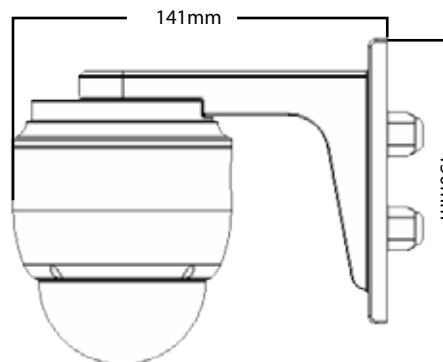

VIDEO

AUDIO

• Audio Input	1 CH Stereo Jack (for microphone)
• Audio Output	1 CH Stereo Jack
• Compression	G.711/AMR